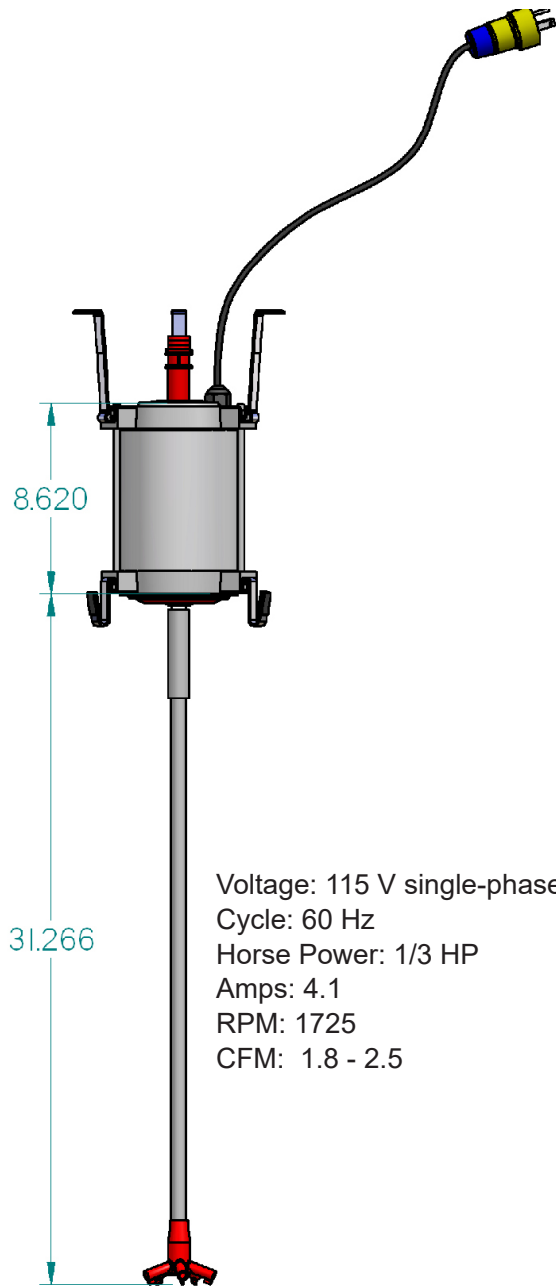

700++ Aerator

The Heart of the Jet Residential Plant System

The flood resistant Jet 700++ Aerator supplies the oxygen and the mixing that supports Jet's exclusive treatment process, converting the wastewater into colorless, odorless liquids and gases.

The aerator works in tandem with the BAT® Media to provide complete biological processing.