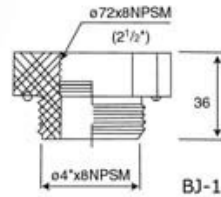

ADAPTADOR ROSCADO DE 4"X2.5"

BJ-1

BJ-1

Serial No.	item no.	Discription	Material
JD504	BJ-1	4"~2.5" Threaded Adapter	ABS

ADAPTADOR FLANGE DE 6" A 4"

Serial No.	item no.	Discription	Material
JD507	BJ-3	6"~4"Flange Threaded Adapter	ABS

TAPÓN ROSCADO DE 4"

Serial No.	item no.	Discription	Material
JD502	DT-2	4" Thread closure	ABS

TAPÓN FLANGE DE 6"

Serial No.	item no.	Discription	Material
JD506	DT-4	6" Flange Threaded Closure	ABS