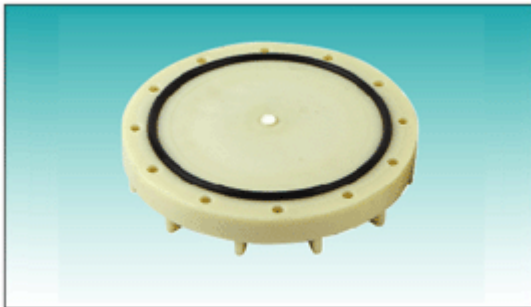

ADAPTADOR ROSCADO DE 4"X2.5"

BJ-1

BJ-1

Serial No.	item no.	Discription	Material
JD504	BJ-1	4"~2.5" Threaded Adapter	ABS

ADAPTADOR FLANGE DE 6" A 4"

Serial No.	item no.	Discription	Material
JD507	BJ-3	6"~4"Flange Threaded Adapter	ABS

TAPÓN ROSCADO DE 4"

Serial No.	item no.	Discription	Material
JD502	DT-2	4" Thread closure	ABS

TAPÓN FLANGE DE 6"

Serial No.	item no.	Discription	Material
JD506	DT-4	6" Flange Threaded Closure	ABS