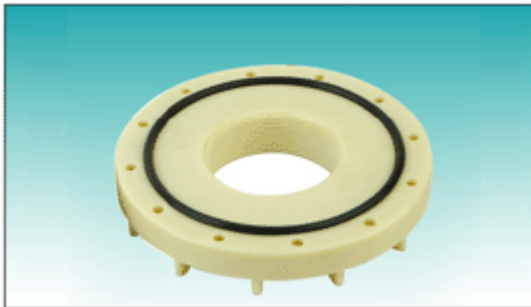

ADAPTADOR ROSCADO DE 4"X2.5"

BJ-1

BJ-1

Serial No.	item no.	Discription	Material
JD504	BJ-1	4"~2.5" Threaded Adapter	ABS

ADAPTADOR FLANGE DE 6" A 4"

Serial No.	item no.	Discription	Material
JD507	BJ-3	6"~4"Flange Threaded Adapter	ABS

TAPÓN ROSCADO DE 4"

Serial No.	item no.	Discription	Material
JD502	DT-2	4" Thread closure	ABS

TAPÓN FLANGE DE 6"

Serial No.	item no.	Discription	Material
JD506	DT-4	6" Flange Threaded Closure	ABS