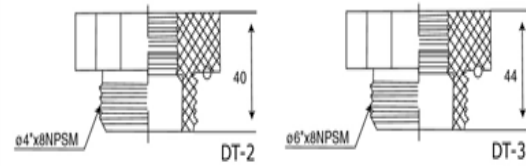

ADAPTADOR ROSCADO DE 4"X2.5"

BJ-1

BJ-1

Serial No.	item no.	Discription	Material
JD504	BJ-1	4"~2.5" Threaded Adapter	ABS

ADAPTADOR FLANGE DE 6" A 4"

Serial No.	item no.	Discription	Material
JD507	BJ-3	6"~4"Flange Threaded Adapter	ABS

TAPÓN ROSCADO DE 4"

Serial No.	item no.	Discription	Material
JD502	DT-2	4" Thread closure	ABS

TAPÓN FLANGE DE 6"

Serial No.	item no.	Discription	Material
JD506	DT-4	6" Flange Threaded Closure	ABS